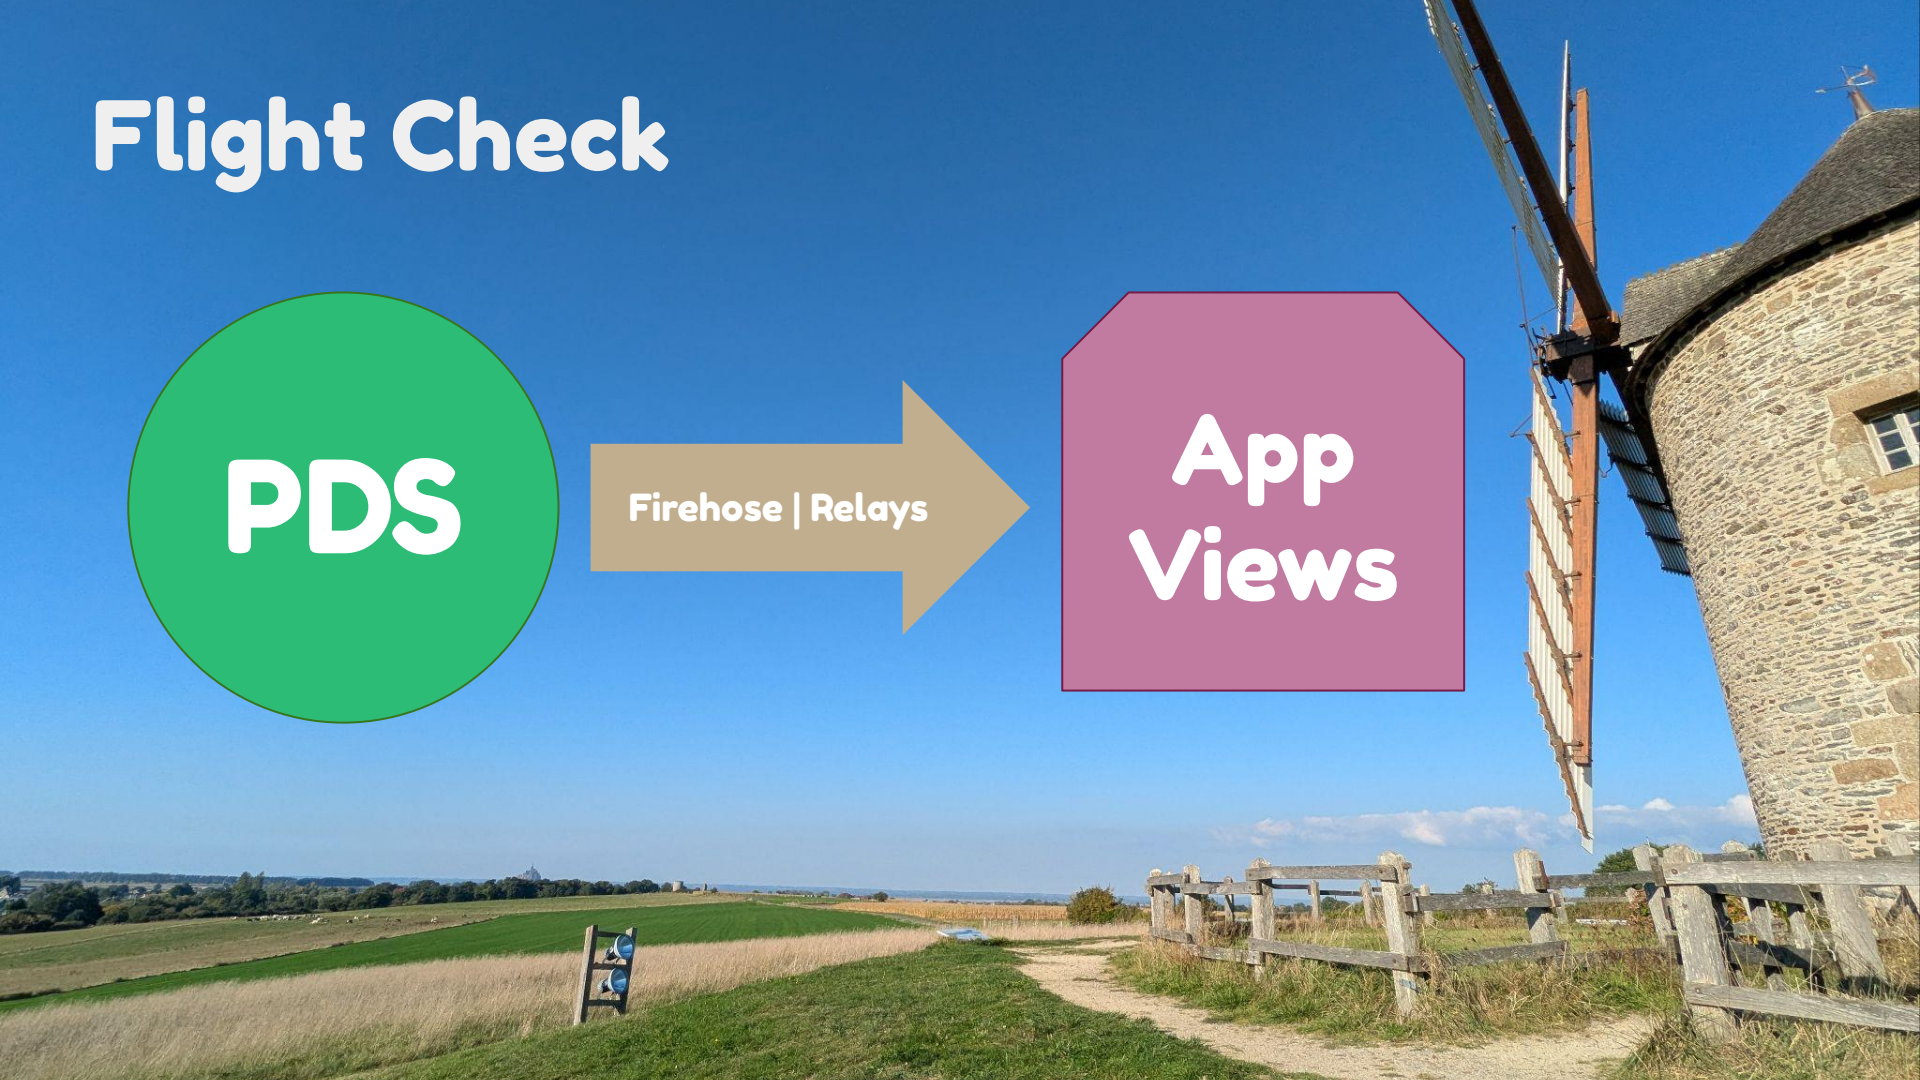

Entering the ATmosphere

Welcome to
Lime Road Play Area

We hope you enjoy the facilities provided

 In the interest of public health please do not bring dogs into this play area at any time

 Please keep this play area clean and tidy by using the bins provided

This open space is provided for the enjoyment of everyone
Please use it responsibly

Flight Check

Firehose | Relays

**App
Views**

MSTs

OAuth

Lexicons

A Quick Orbit

tangled

vit

./NPMX
ALPHA

Not so Social!

**DOLLAR
TREE**

The image shows the exterior of a Dollar Tree store during sunset. The building has a brown, horizontally-slatted facade. The words "DOLLAR TREE" are mounted on the wall in large, green, 3D block letters. The sky is filled with soft, orange and yellow clouds, and the store's interior lights are visible through the glass entrance at the bottom.

tangled alpha

vwill.dev / **caddy-atproto-auth**

Caddy module to require at-proto authentication and restrict routes to DIDs

PRIVATE PROPERTY
DO NOT ENTER
HORSES ARE DANGEROUS

ATGeo.org

atproto.science

The background of the image is a sunset or sunrise scene. The sky is a mix of purple, pink, and orange. In the foreground, there are dark silhouettes of trees and a fence with several horizontal wires. The overall mood is nostalgic and atmospheric.